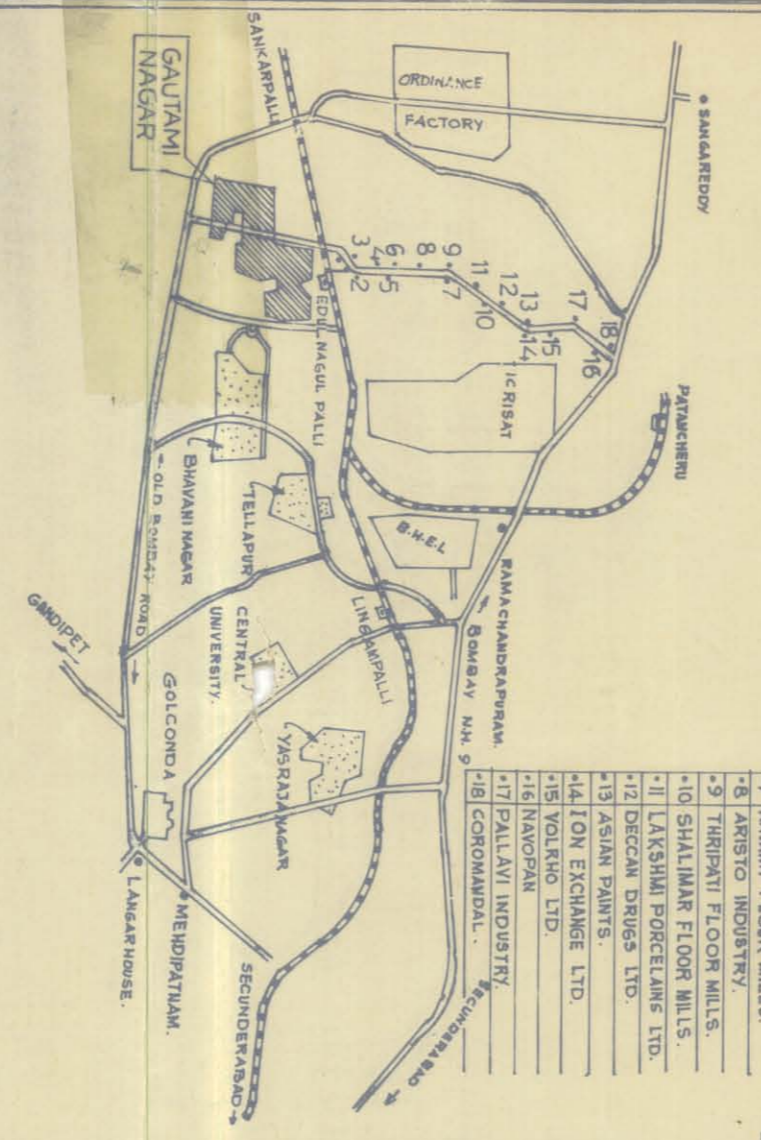

OUT PLAN OF GAUTAMI NAGAR COLONY

IN SURVEY NO. 135 PART

AT EYDUL NAGUL PALLI - Village, SANGA REDDY Taluk,

MEDAK District, A.P.

Belonging to sri Meer Zahed Ali Kamil pattedar & others.

SITE PLAN

LEGEND

DRAWN BY
AGASEI
Surveying Corporation
Regd. No 5892/84
19-3-402/4 Kanchi Ph
HYDERABAD

Sd/-
SIGNATURE OF PATTEADAR (OWNER)