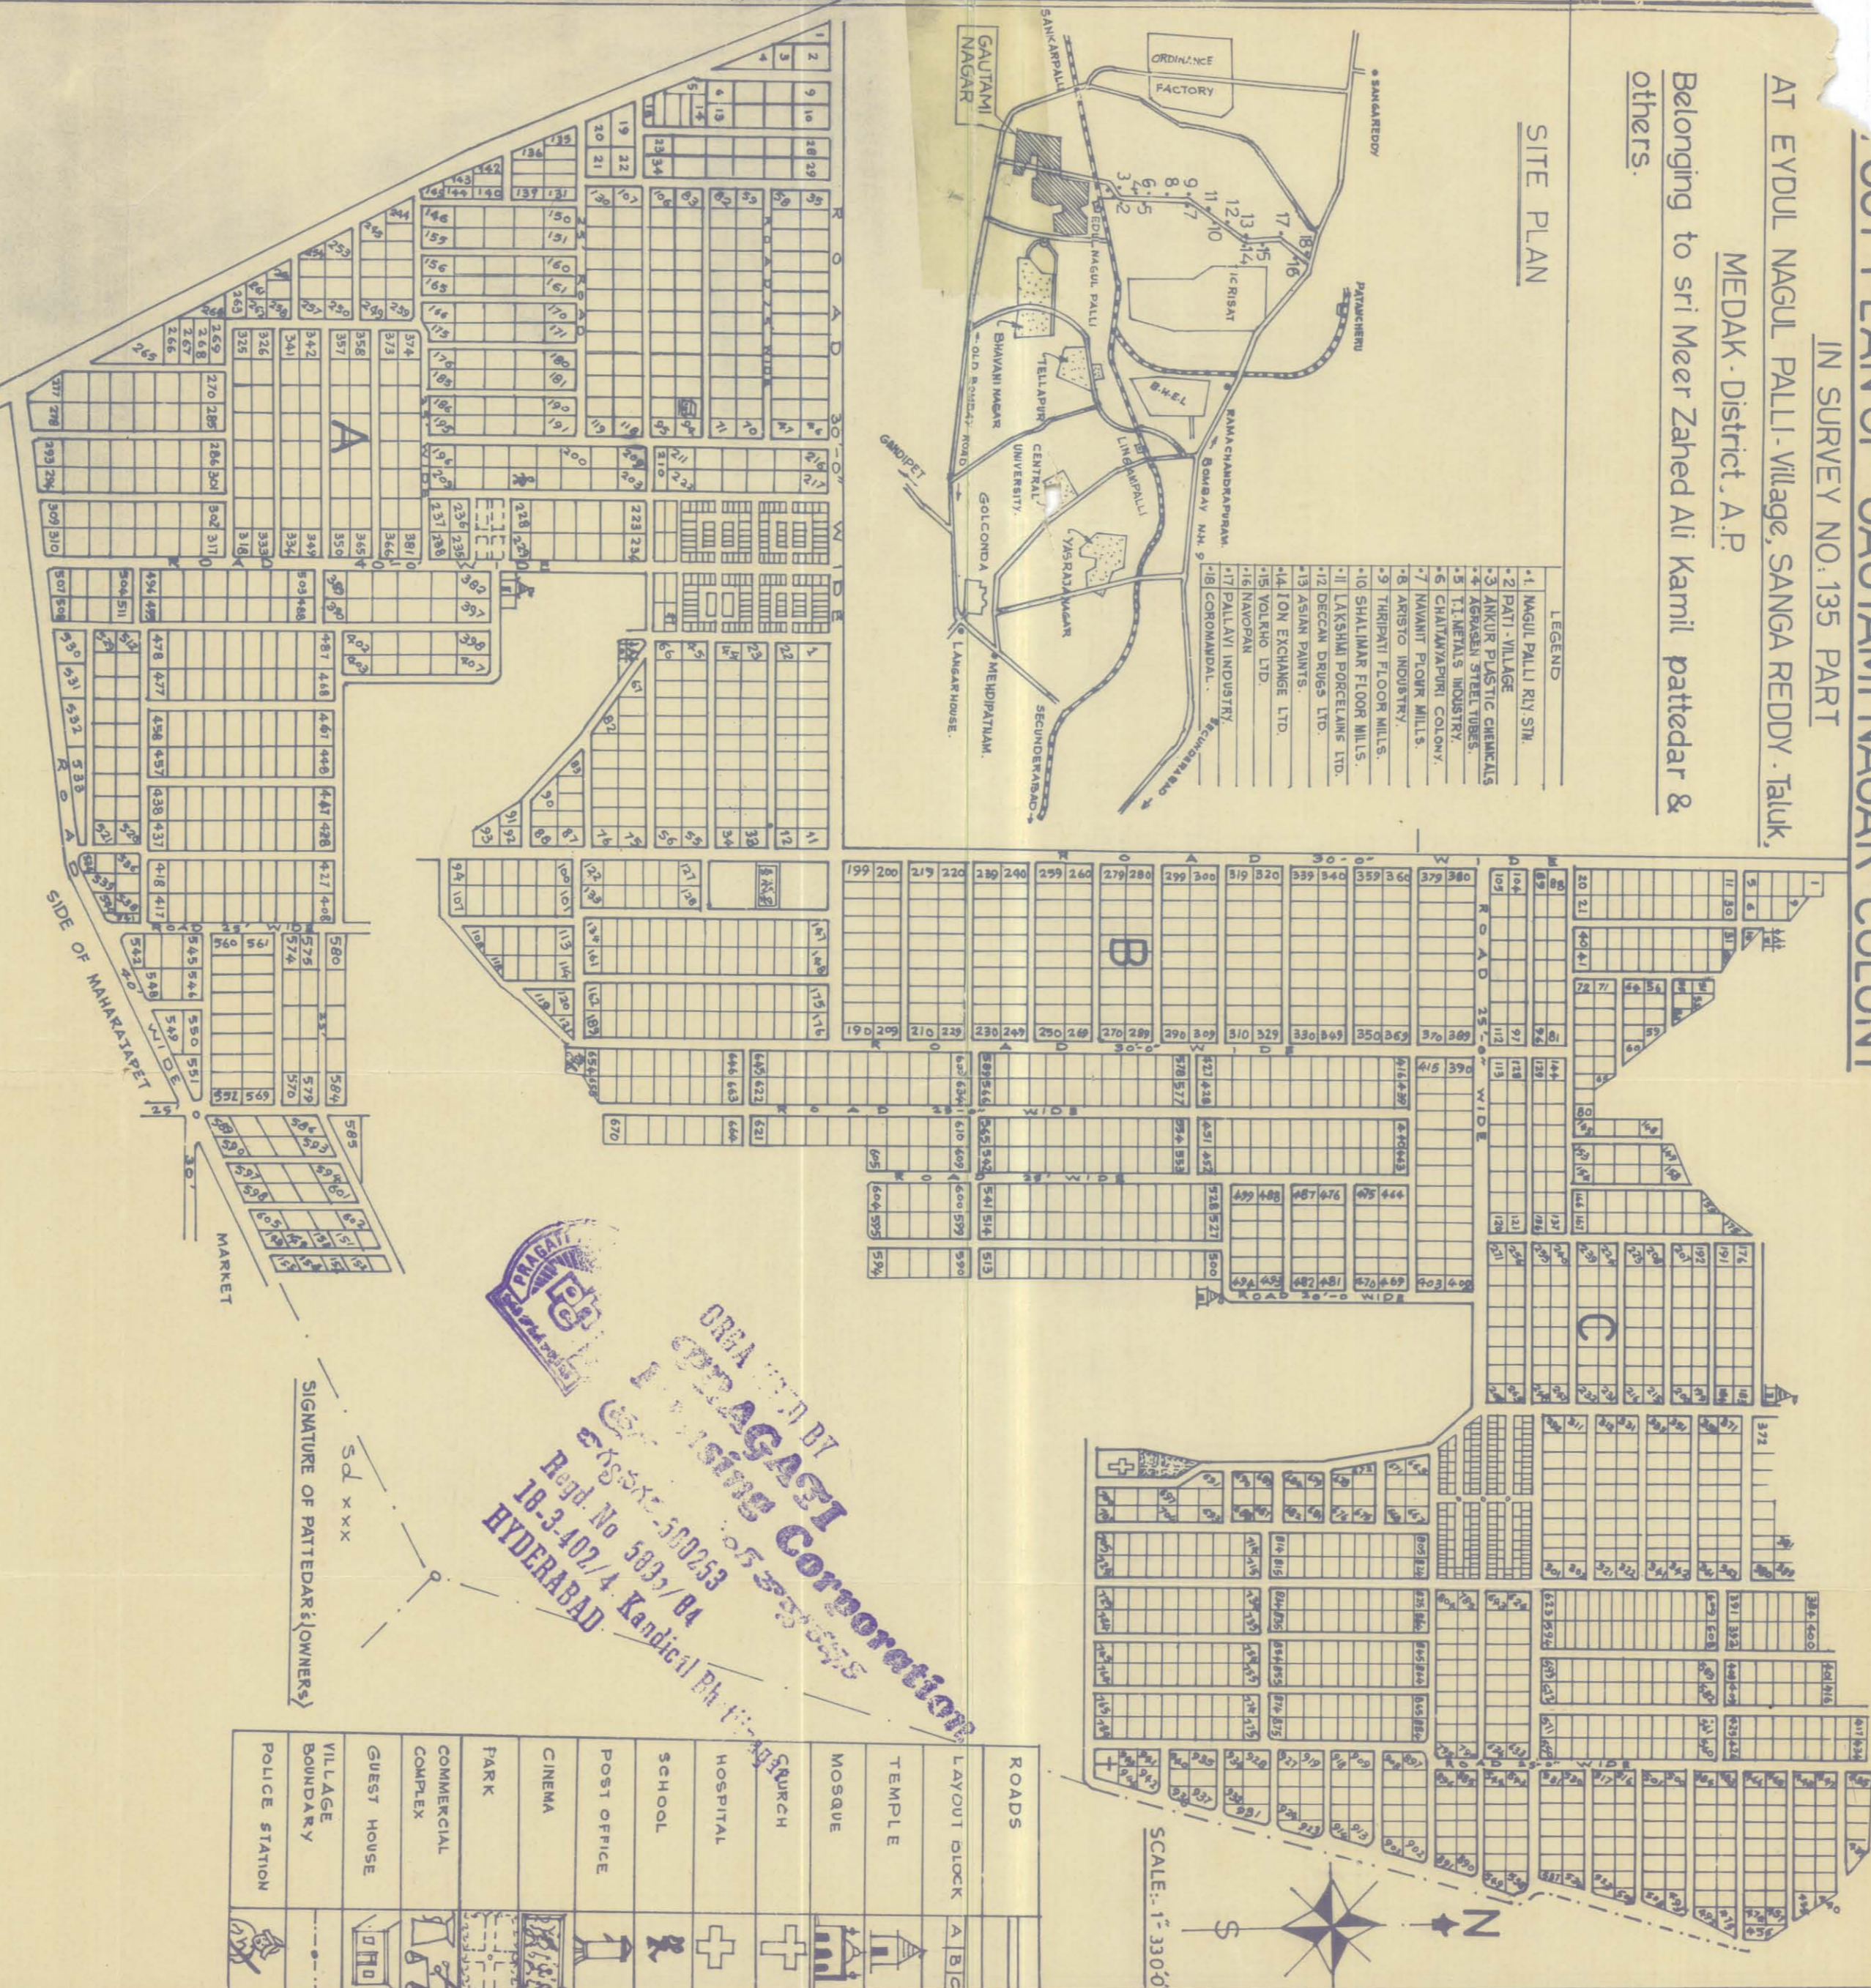

OUT PLAN OF GAUTAMI NAGAR COLONY

IN SURVEY NO. 135 PART

AT EYDUL NAGUL PALLI - Village, SANGA REDDY Taluk,

MEDAK District, A.P.

Belonging to sri Meer Zahed Ali Kamil pattedar & others.

SITE PLAN

LEGEND

DRAWN BY
AGASEI
Surveying Corporation
Regd. No 5892/84
19-3-402/4 Kanchi Ph
HYDERABAD

Sd/-
SIGNATURE OF PATTEADAR (OWNER)